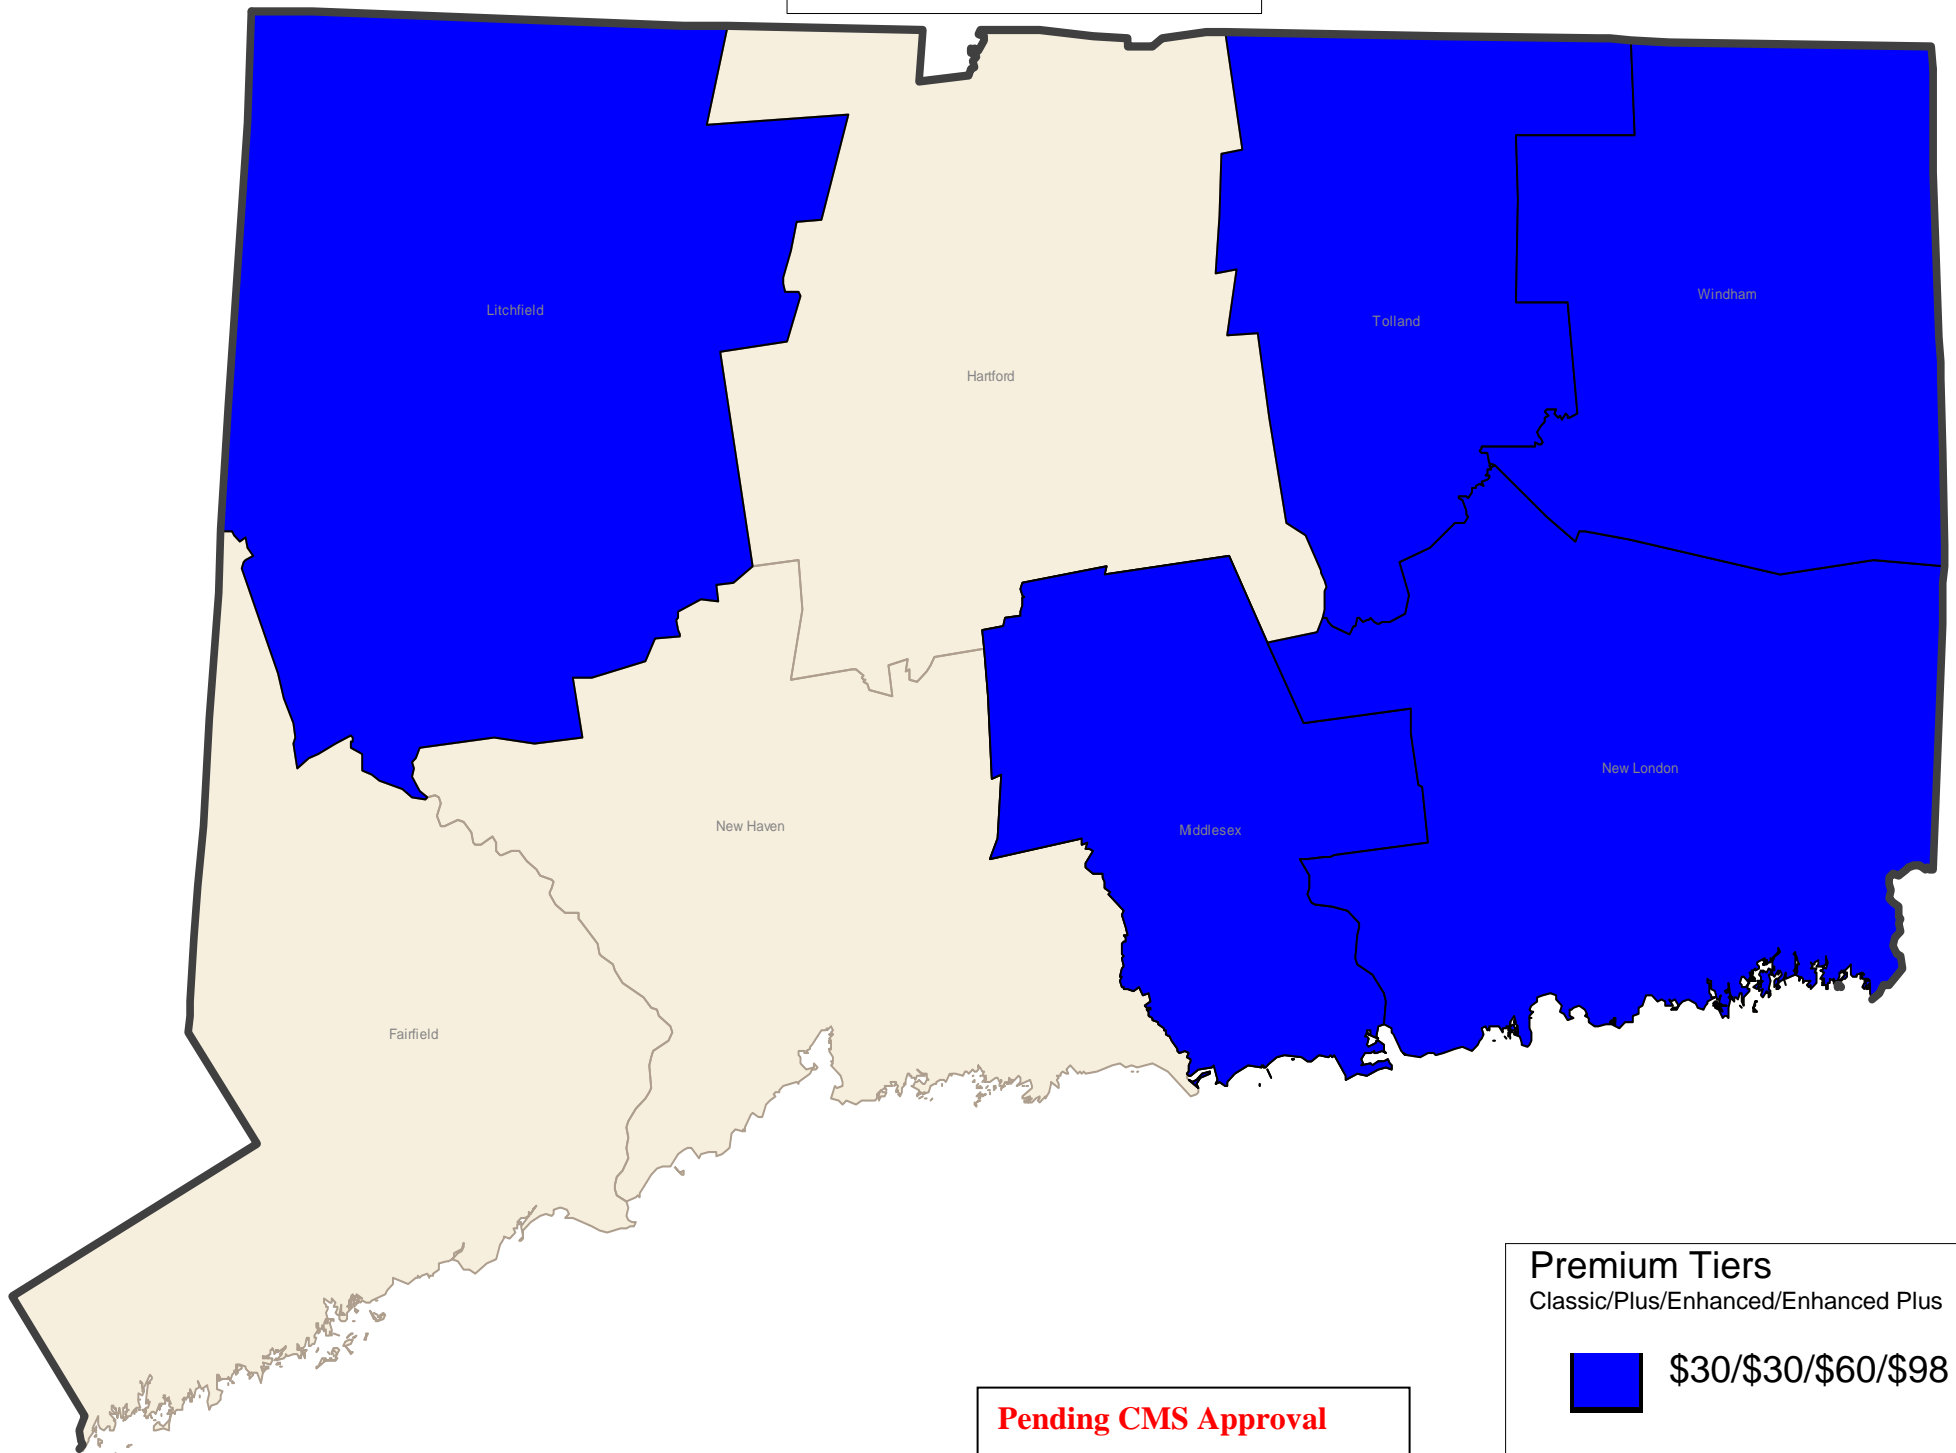

PFFS Service Area Connecticut

Pending CMS Approval

Premium Tiers
Classic/Plus/Enhanced/Enhanced Plus

 \$30/\$30/\$60/\$98